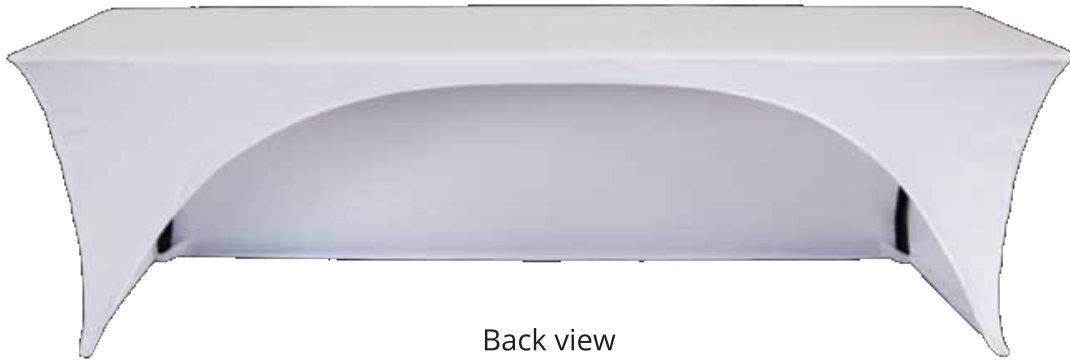

### **POP UP Wall Display**

89"x 89"x 12" Available with fabric or vinyl canvas graphic print.

Includes travel case. Sides can be coned or exposed as shown. Lighting accessory is optional.

**POP-UP** WALL DISPLAYS

## SANDWICH BOARDS

Fitted stretch fabric, full imprint.

Back view

Fitted

Standard