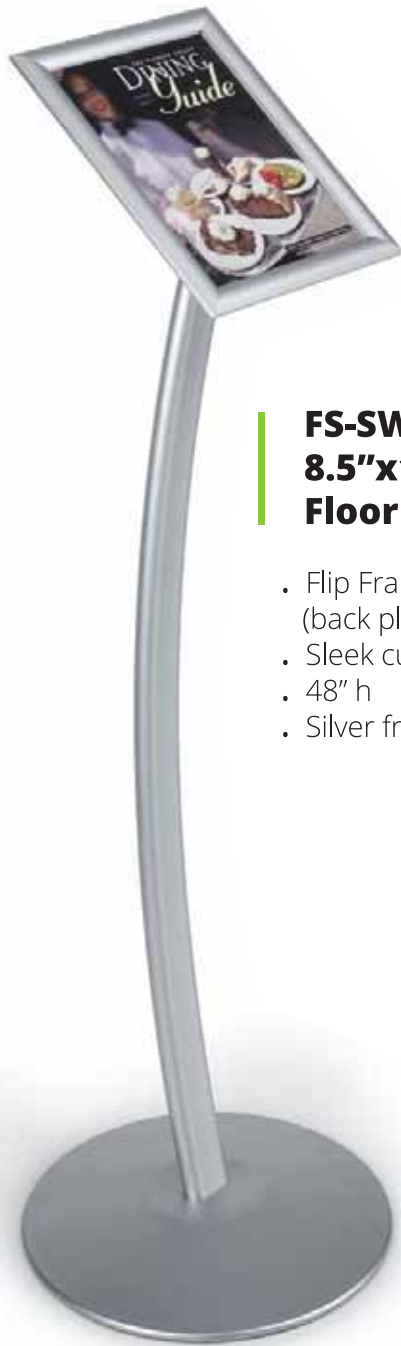

**BANNER DISPLAY  
BASIC 31"X78"**

Other Sizes Available

**RETRACTABLE BANNER DISPLAY  
ROLL-OUT 31"X 80"**

Other Sizes Available

**INDOOR** DISPLAYS

**FS-SW8511**  
**8.5"x11"**  
**Floor Stand**

- Flip Frame (back plate & lens incl.)
- Sleek curved design
- 48" h
- Silver frame

**FS-SW1117**  
**11"x17"**  
**Floor Stand**

- Drop-in Poster (back plate & lens incl.)
- Sleek curved design
- 52.5" h
- Silver frame

**FLOOR STANDS**

## ACRYLIC 8511AT

8.5"x13" Acrylic (to fit 8.5"x11" insert) ,  
3M VHB tape mount