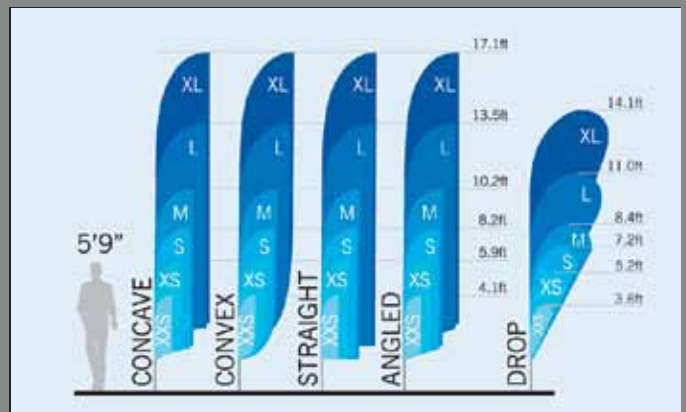

# NAME PLATES

# POP-UP Banners

**AVAILABLE SIZES:**  
56", 85", 113"

Folds flat into convenient carry bag

Bowflag size chart