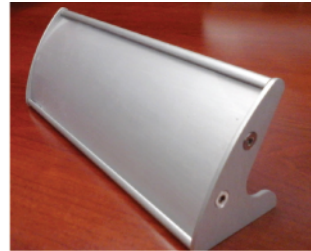

## NAME PLATES

Custom sizes and designs

Desk nameplates

Wall mount

Pin mount for fabric cubicles

Magnetic mount

Acrylic Subsurface Printing

Brushed aluminum

D1

**DROP-IN** removable insert and lens. Sizes: 3.5"x2"  
Wall mount or desktop.  
**\$42.50 ea.**

M1

**CURVED MODULAR** w/ removable insert and lens.  
8"x2.3". Wall mount or desktop.  
**\$54.00 ea.**